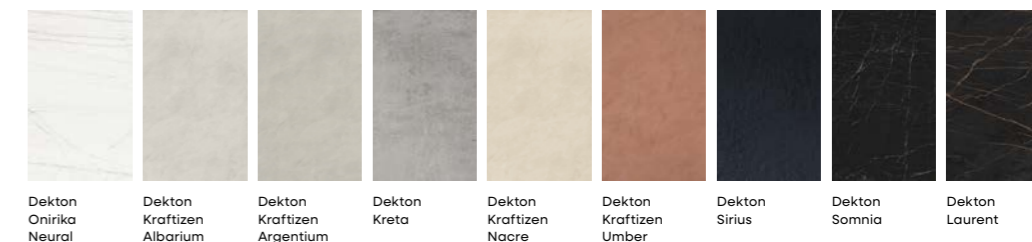

Dimensions

Powder Coat Colours

Table Tops

Materials

|      |                  |
|------|------------------|
| Top  | Dekton 20mm      |
| Legs | SS Powder Coated |

Dimensions

Sonqolojo