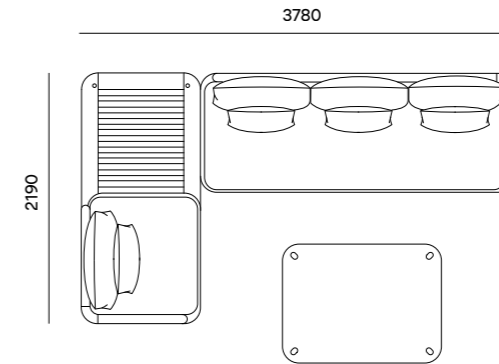

1 Seater + Table (Arm Right)
2 Seater (Arm Left)
Coffee Table 1040 x 1040

2 Seater (2 Arm) + Arm Cushion
3 Seater (Arm Left)
Coffee Table 1390 x 1040

3 Seater (2 Arm) + Arm Cushion
2 Seater (Arm Left)
Coffee Table 1040 x 1040