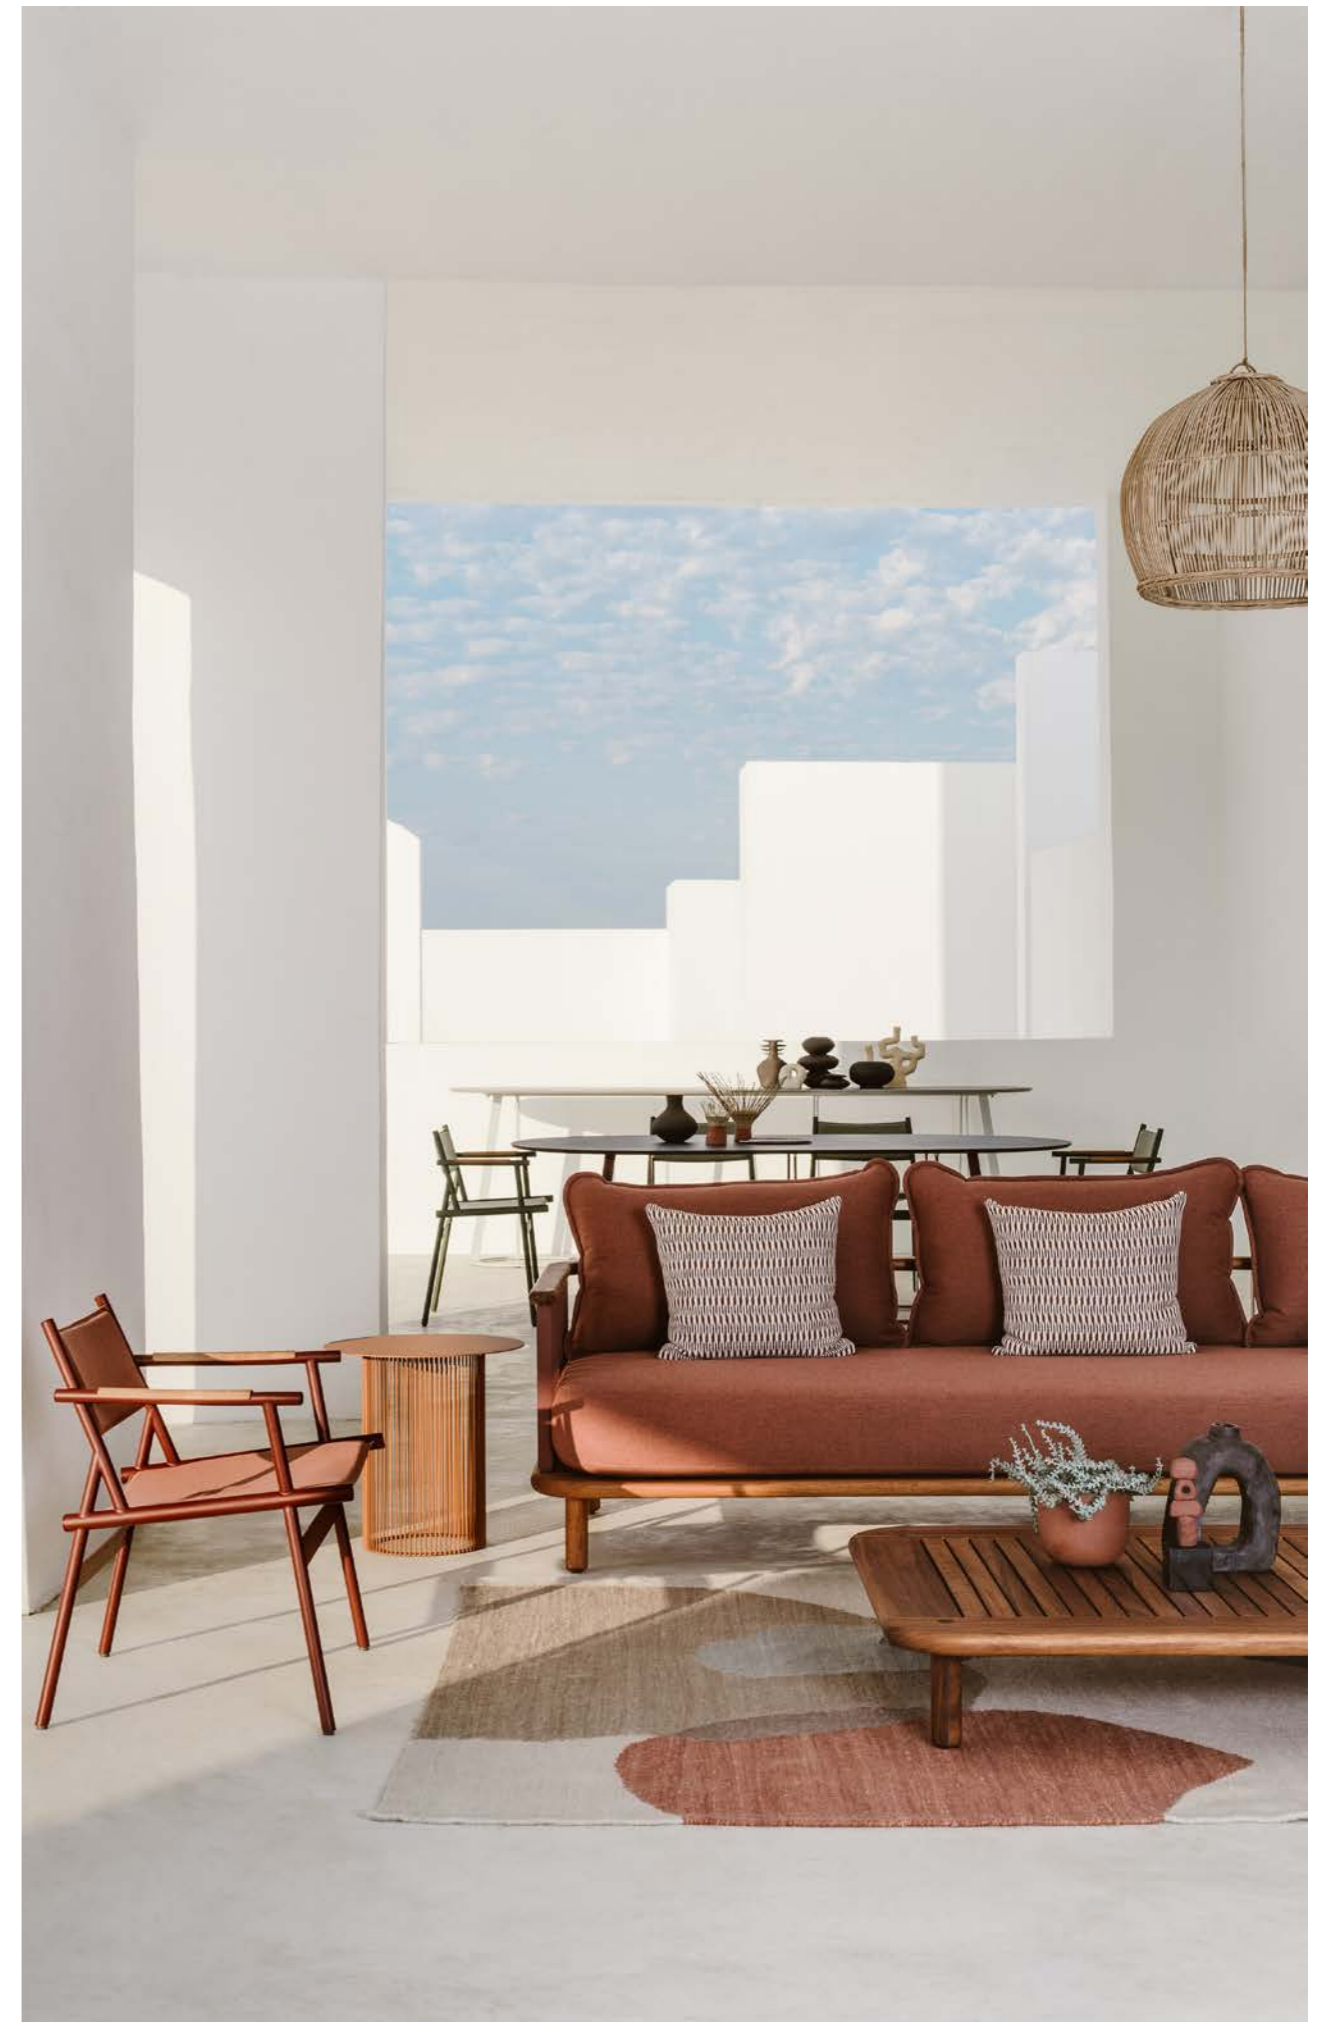

## Longitudinal positions.

A statement in refined leisure inspired by the mountains of the Karoo, the Swartberg Collection encompasses uniquely proportioned Loungers and Sofas. Made from Iroko timber and complimented with generously proportioned mattresses, the highly configurable Sofas include stainless steel arm rails and dramatic table extensions.