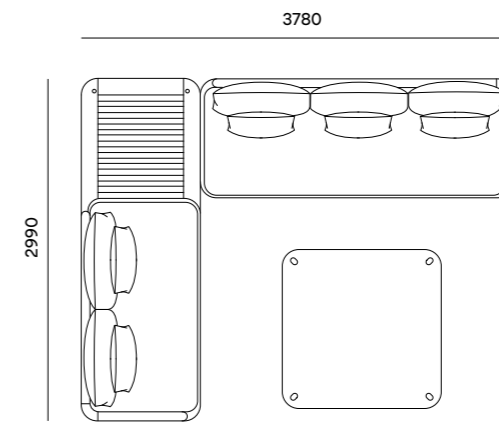

1 Seater + Table (Arm Right)
3 Seater (Arm Left)
Coffee Table 1390 x 1040

2 Seater + Table (Arm Right)
3 Seater (Arm Left)
Coffee Table 1390 x 1390