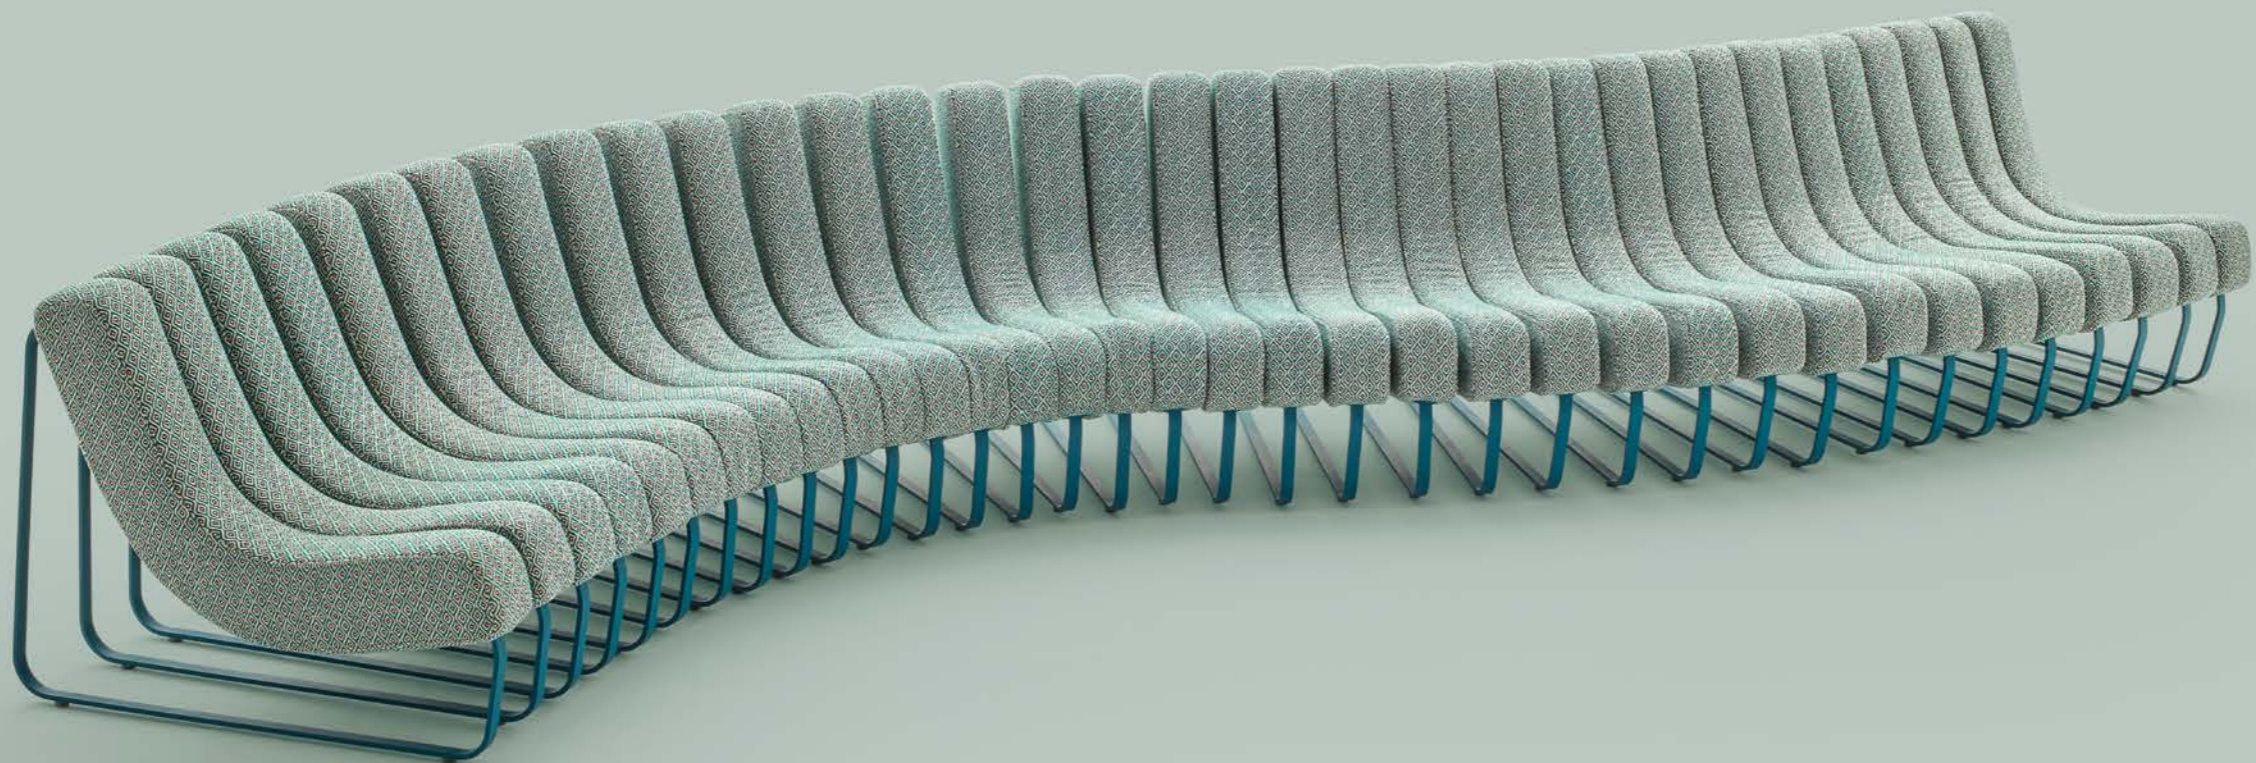

Dimensions

Powder Coat Colours

Table Tops

Materials

|      |                  |
|------|------------------|
| Top  | Dekton 20mm      |
| Legs | SS Powder Coated |

Dimensions

Sonqolojo