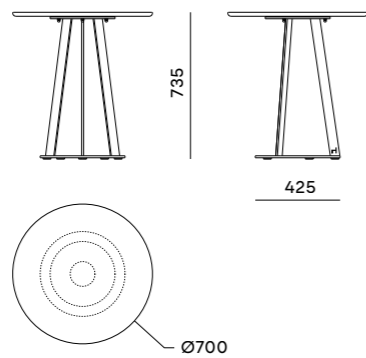

Dimensions