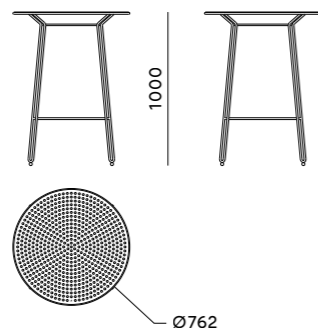

Dimensions