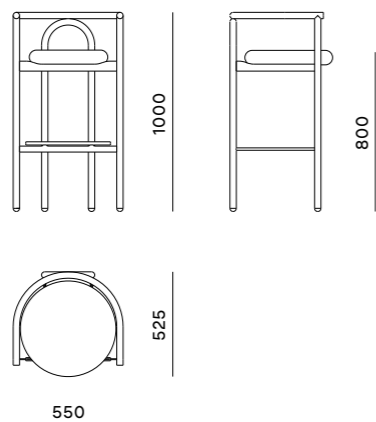

Dimensions