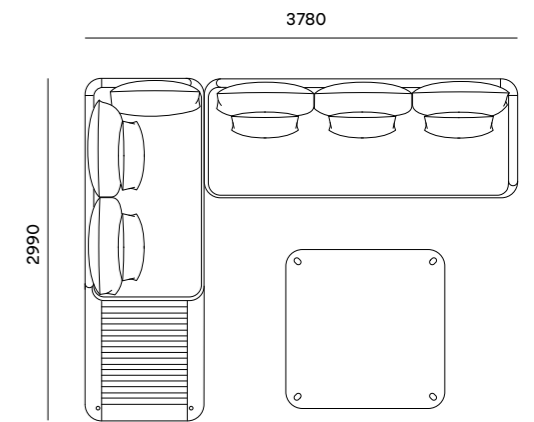

2 Seater + Arm Cushions + Table (Arm Left)
3 Seater (Arm Left)
Coffee Table 1390 x 1390