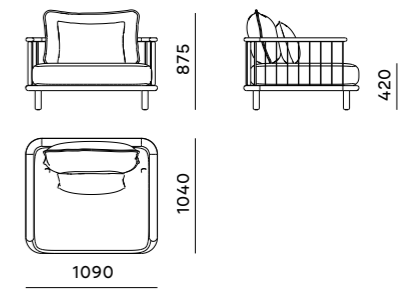

Dimensions