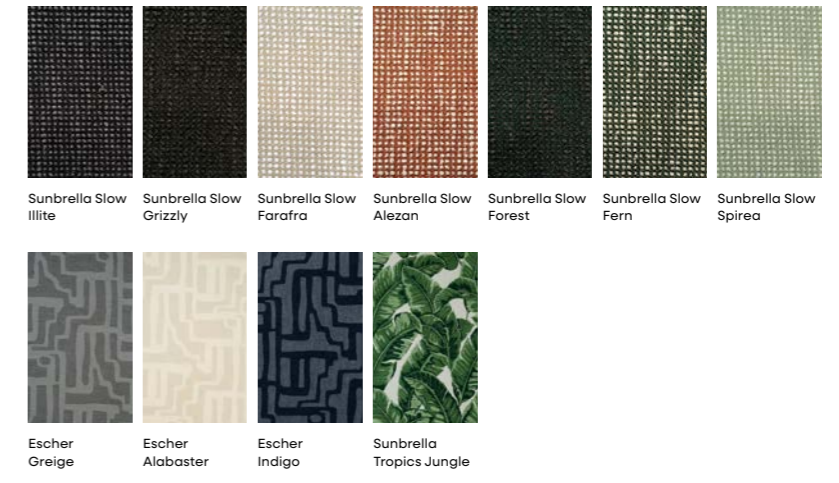

**Dimensions**

Powder Coat Colours

Upholstery Fabric

Scatter Cushion Fabric

Chna Chna