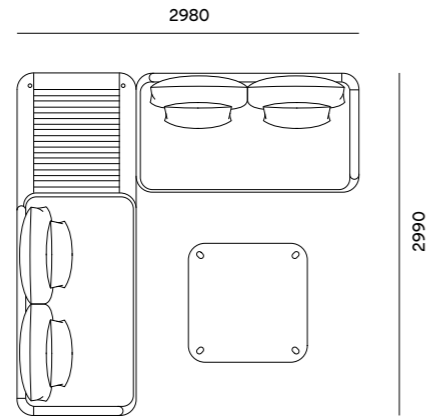

2 Seater + Table (Arm Right)
2 Seater (Arm Left)
Coffee Table 1040 x 1040

1 Seater + Table (Arm Right)
2 Seater (Arm Left)
Coffee Table 1040 x 1040