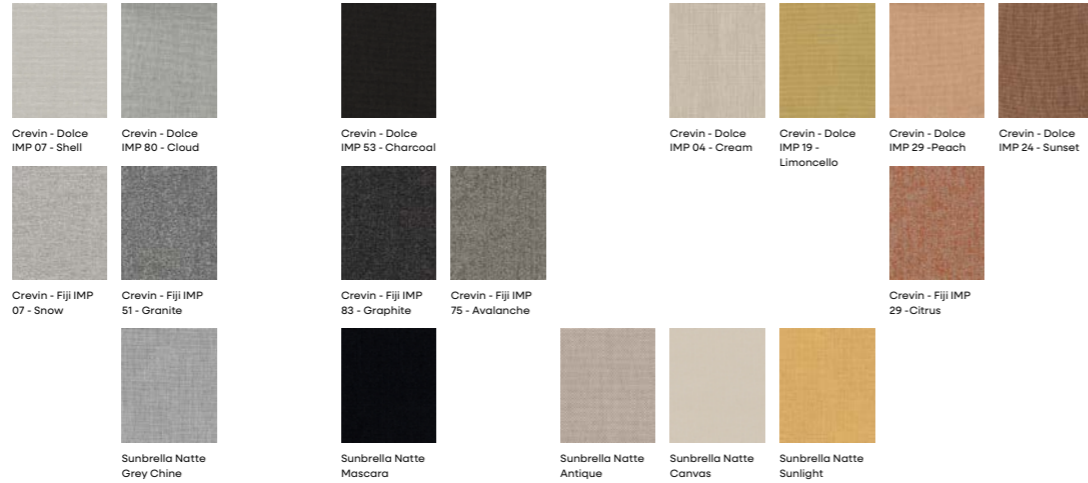

Low 3-Seater

Low 4-Seater

Low Square 4-Seater

Powder Coat Colours

Upholstery Fabrics

Scatter Cushion Fabrics

Dekton Engineered Stone 20mm

Dekton Engineered Stone 12mm