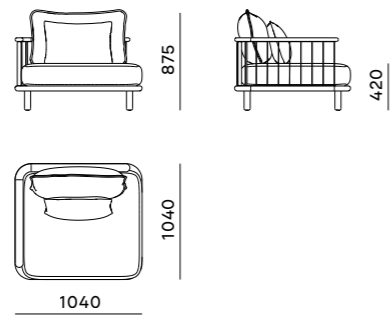

Dimensions