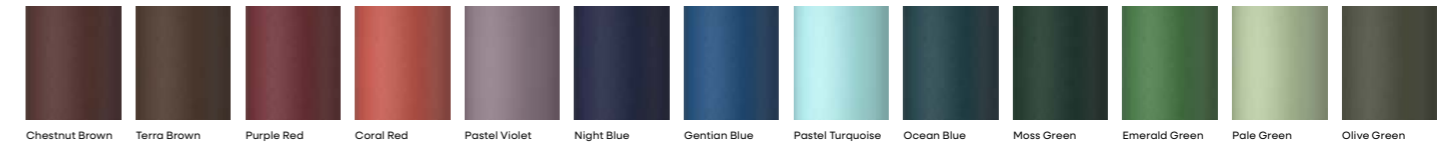

Low 3-Seater

Low 4-Seater

Low Square 4-Seater

Powder Coat Colours

Upholstery Fabrics

Scatter Cushion Fabrics

Dekton Engineered Stone 20mm

Dekton Engineered Stone 12mm