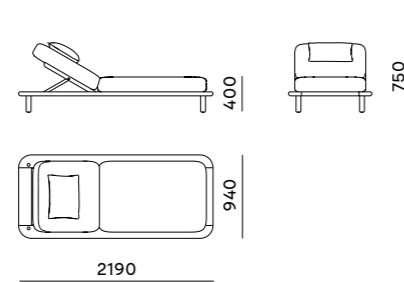

Dimensions