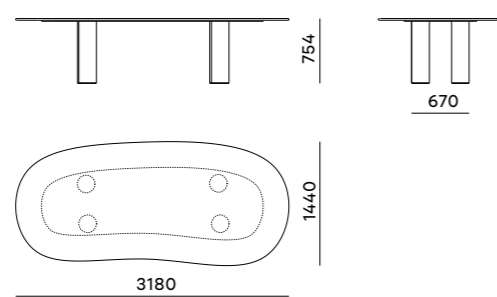

Dimensions

Powder Coat Colours

Table Tops

Materials

|      |                  |
|------|------------------|
| Top  | Dekton 20mm      |
| Legs | SS Powder Coated |

Dimensions

Sonqolojo