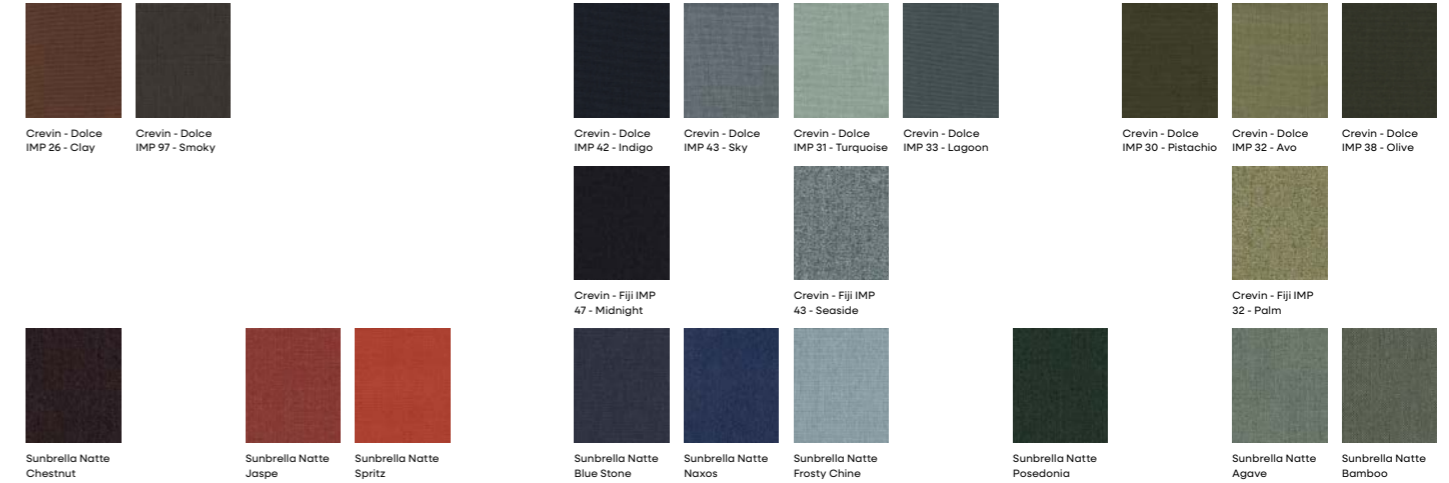

Low 3-Seater

Low 4-Seater

Low Square 4-Seater

Powder Coat Colours

Upholstery Fabrics

Scatter Cushion Fabrics

Dekton Engineered Stone 20mm

Dekton Engineered Stone 12mm