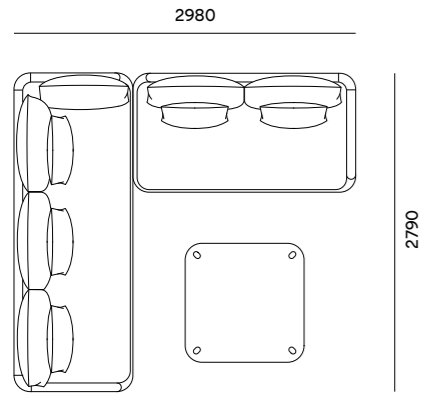

2 Seater (2 Arm) + Arm Cushion
2 Seater (Arm Left)
Coffee Table 1040 x 1040

3 Seater (2 Arm) + Arm Cushion
2 Seater (Arm Left)
Coffee Table 1040 x 1040