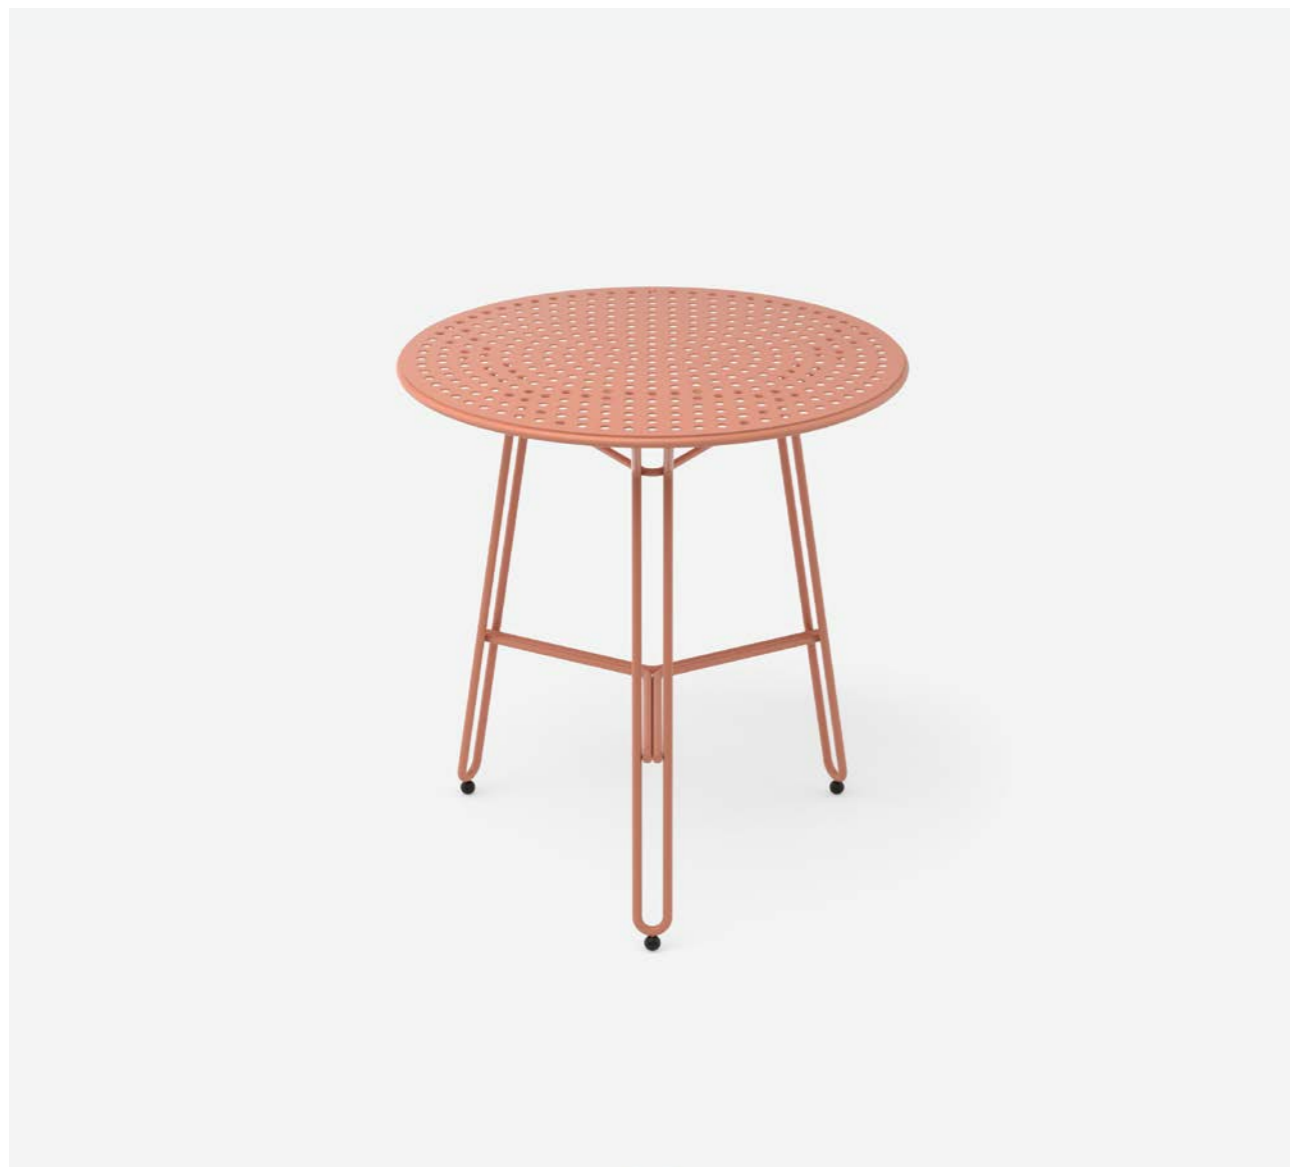

Materials

Top and Base SS Powder Coated

Dimensions

Materials

Top and Base SS Powder Coated

Dimensions