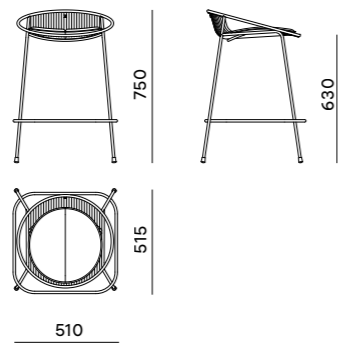

Dimensions