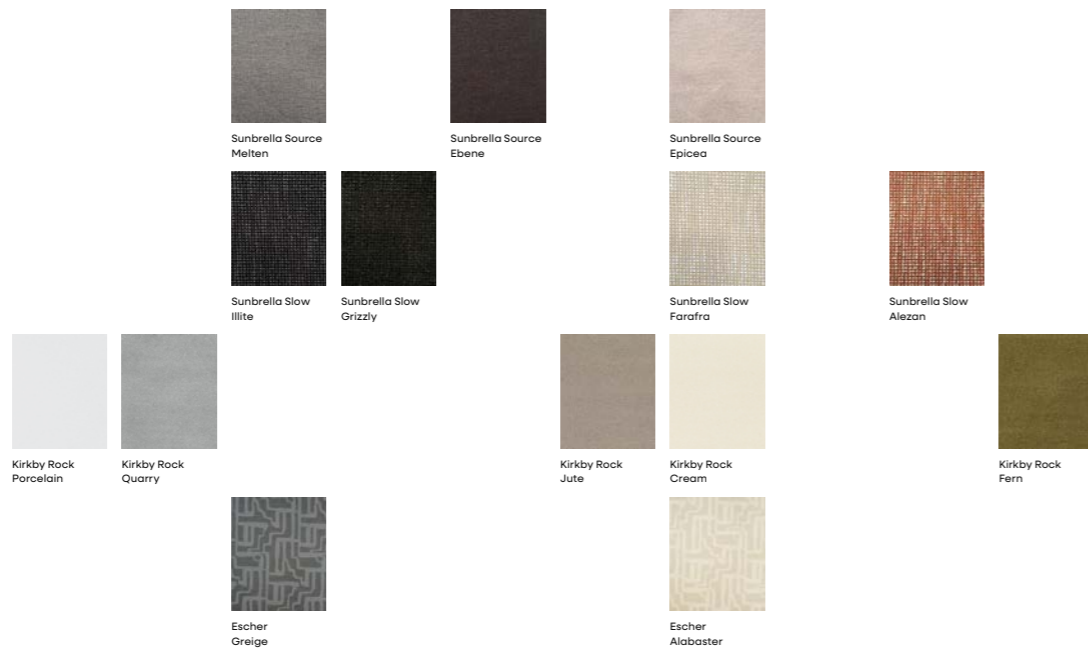

Low 3-Seater

Low 4-Seater

Low Square 4-Seater

Powder Coat Colours

Upholstery Fabrics

Scatter Cushion Fabrics

Dekton Engineered Stone 20mm

Dekton Engineered Stone 12mm