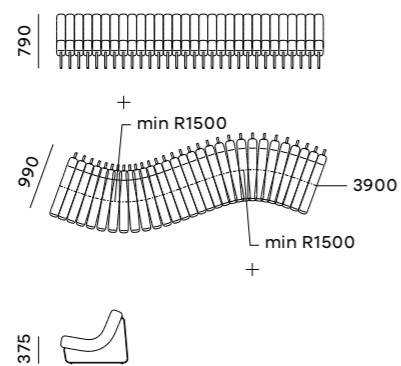

Dimensions