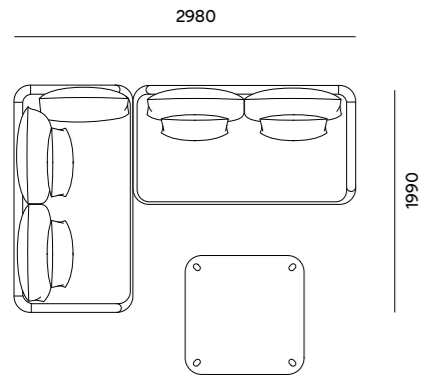

**Dimensions**

Haldane

Swartberg  
Configurations

Haldane

Swartberg  
Configurations

2 Seater (2 Arm) + Arm Cushion  
2 Seater (Arm Left)  
Coffee Table 1040 x 1040

1 Seater + Table (Arm Right)  
2 Seater (Arm Left)  
Coffee Table 1040 x 1040