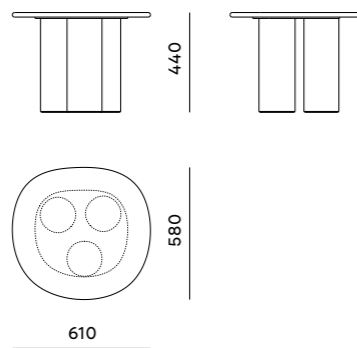

Dimensions