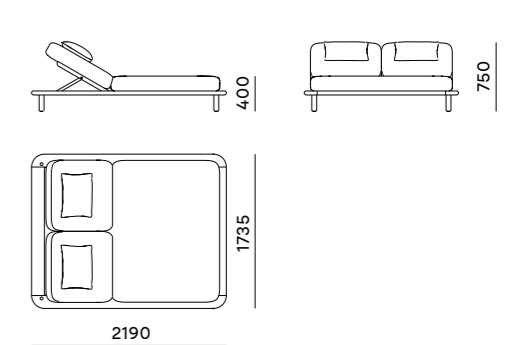

**Dimensions**

Haldane

Swartberg  
Configurations

Haldane

Swartberg  
Configurations

2 Seater (2 Arm) + Arm Cushion  
2 Seater (Arm Left)  
Coffee Table 1040 x 1040

1 Seater + Table (Arm Right)  
2 Seater (Arm Left)  
Coffee Table 1040 x 1040