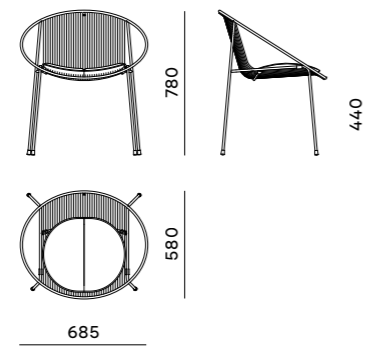

Dimensions