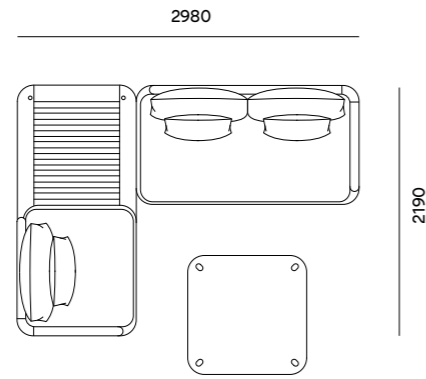

**Dimensions**

Haldane

Swartberg  
Configurations

Haldane

Swartberg  
Configurations

2 Seater (2 Arm) + Arm Cushion  
2 Seater (Arm Left)  
Coffee Table 1040 x 1040

1 Seater + Table (Arm Right)  
2 Seater (Arm Left)  
Coffee Table 1040 x 1040