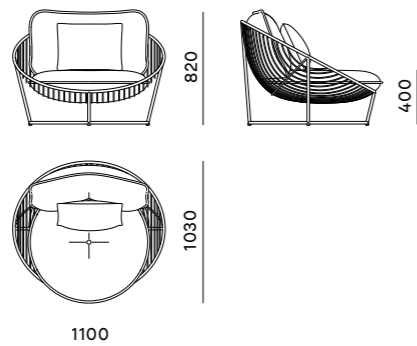

Dimensions