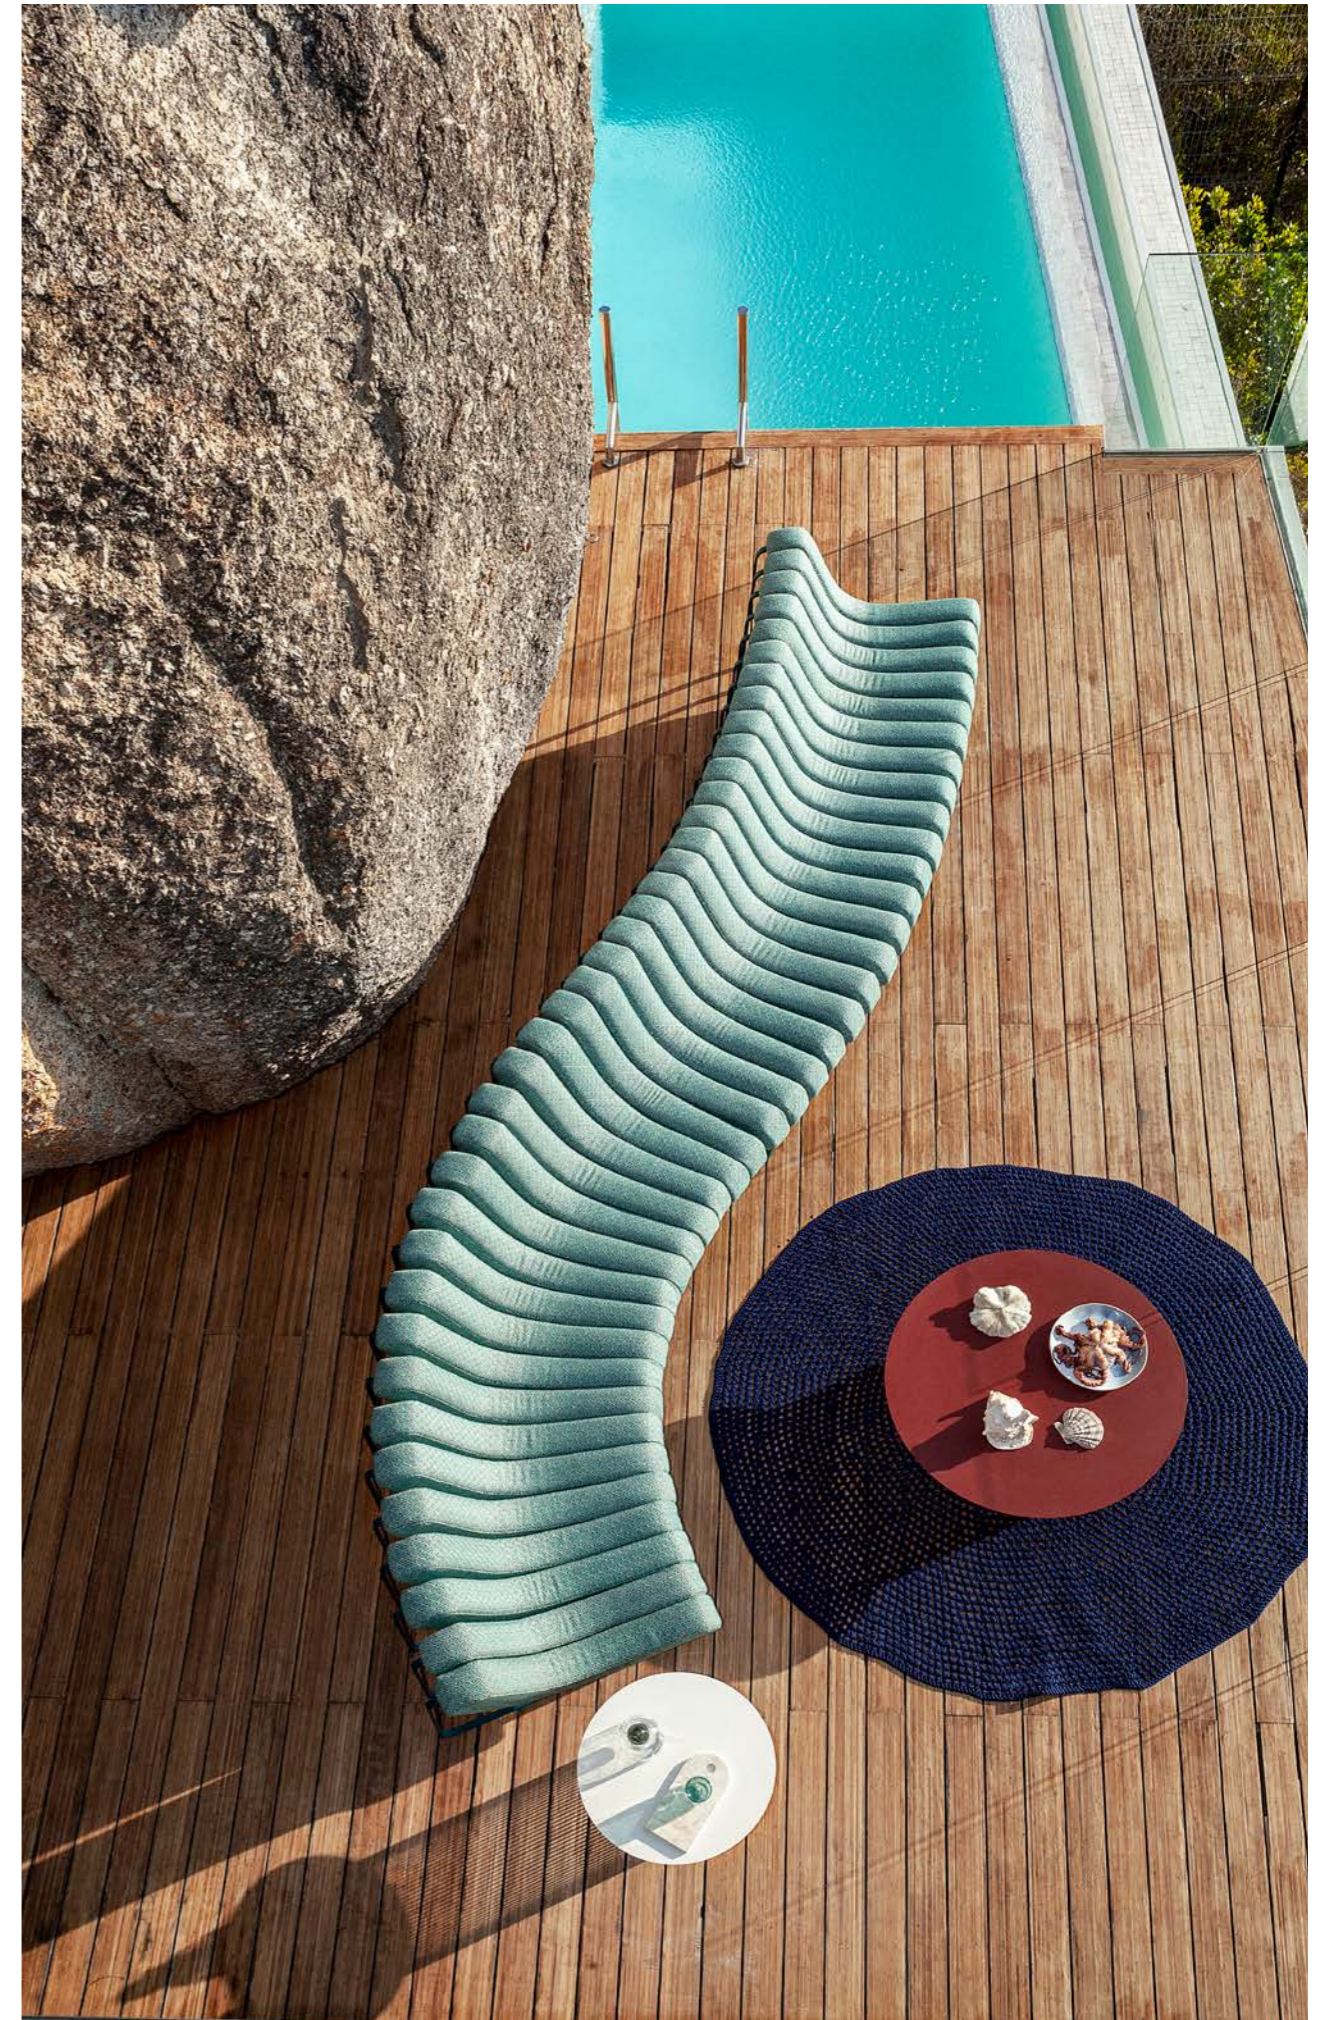

## The Flex.

This South African design icon effortlessly makes the transition outdoors with world-leading performance fabrics and UV-stable powder coated aluminium. Graced with a multitude of pivoting legs, the Songololo is able to arc into sensual contoured forms, taking shape as a sophisticated statement piece indoors or out.