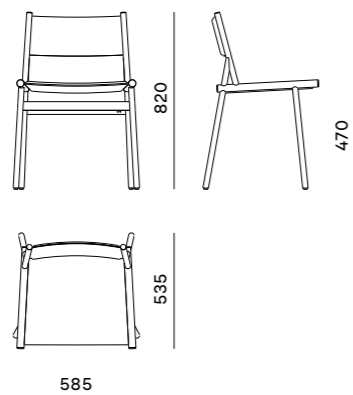

Dimensions