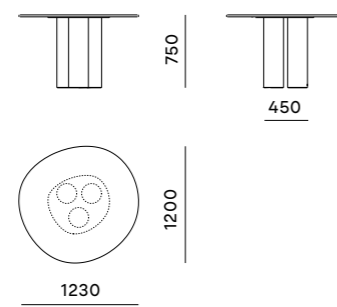

**Dimensions**

Materials

|      |                  |
|------|------------------|
| Top  | Dekton 20mm      |
| Legs | SS Powder Coated |

Dimensions

Materials

|      |                  |
|------|------------------|
| Top  | Dekton 20mm      |
| Legs | SS Powder Coated |

Dimensions

**Materials**

|      |                  |
|------|------------------|
| Top  | Dekton 20mm      |
| Legs | SS Powder Coated |

**Dimensions**

**Materials**

|      |                  |
|------|------------------|
| Top  | Dekton 20mm      |
| Legs | SS Powder Coated |