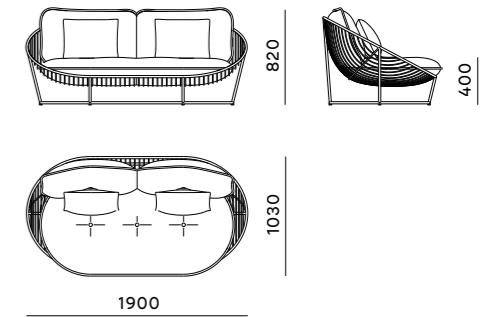

Dimensions