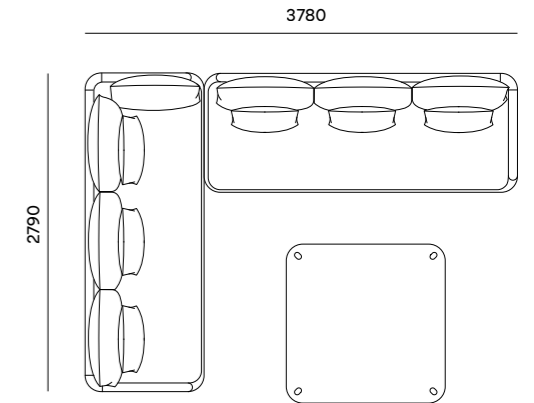

3 Seater (2 Arm) + Arm Cushion
3 Seater (Arm Left)
Coffee Table 1390 x 1390

2 Seater (2 Arm) + Arm Cushion
3 Seater (Arm Left)
Coffee Table 1390 x 1040