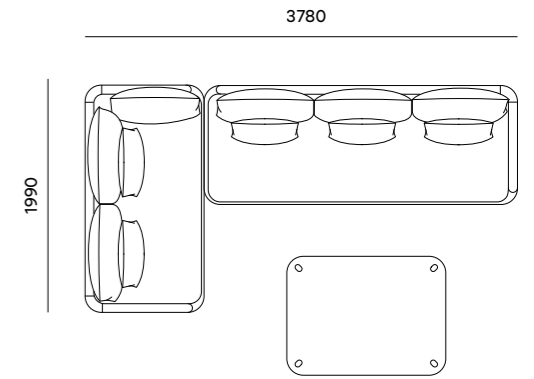

**Dimensions**

Haldane

Swartberg  
Configurations

Haldane

Swartberg  
Configurations

2 Seater (2 Arm) + Arm Cushion  
2 Seater (Arm Left)  
Coffee Table 1040 x 1040

1 Seater + Table (Arm Right)  
2 Seater (Arm Left)  
Coffee Table 1040 x 1040