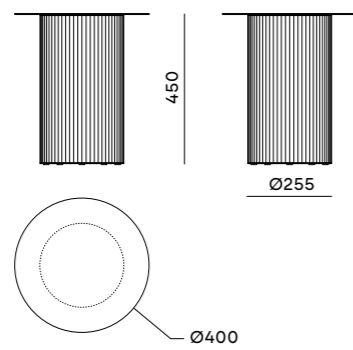

Dimensions