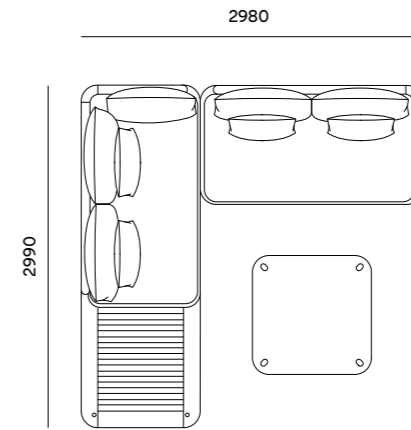

**Dimensions**

Haldane

Swartberg  
Configurations

Haldane

Swartberg  
Configurations

2 Seater (2 Arm) + Arm Cushion  
2 Seater (Arm Left)  
Coffee Table 1040 x 1040

1 Seater + Table (Arm Right)  
2 Seater (Arm Left)  
Coffee Table 1040 x 1040