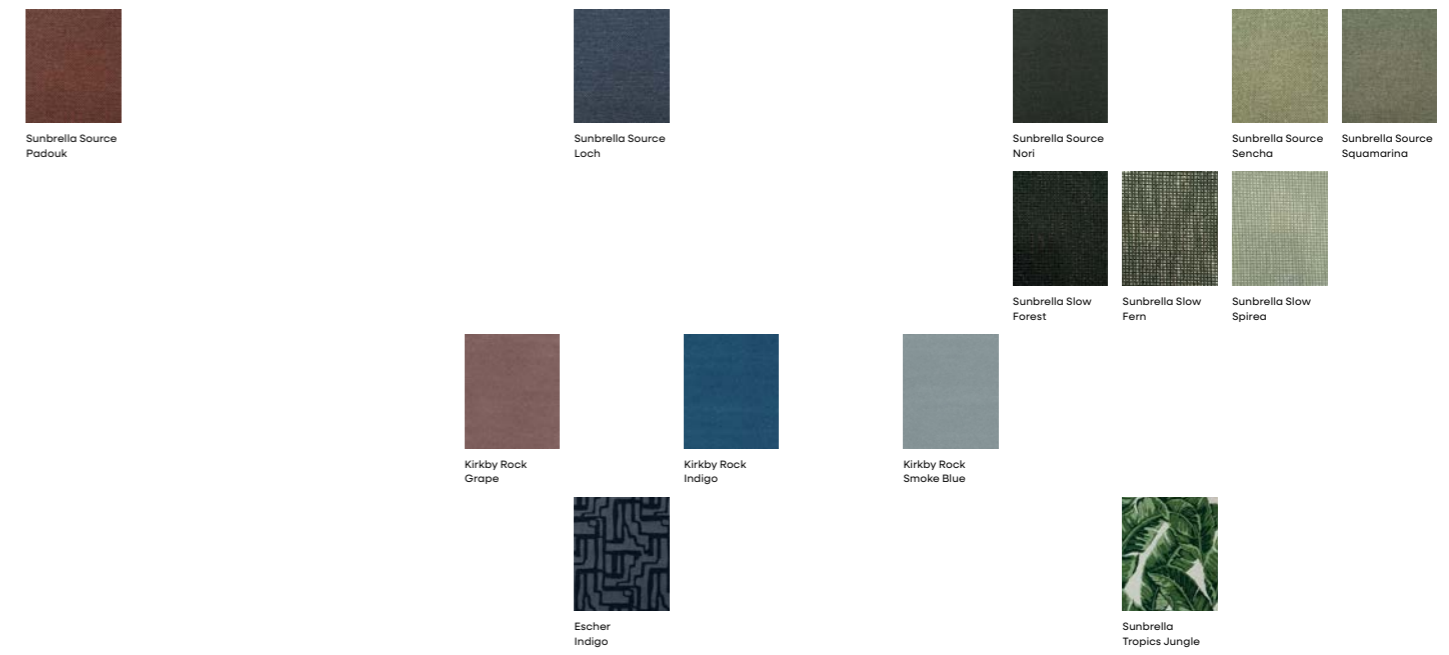

Low 3-Seater

Low 4-Seater

Low Square 4-Seater

Powder Coat Colours

Upholstery Fabrics

Scatter Cushion Fabrics

Dekton Engineered Stone 20mm

Dekton Engineered Stone 12mm