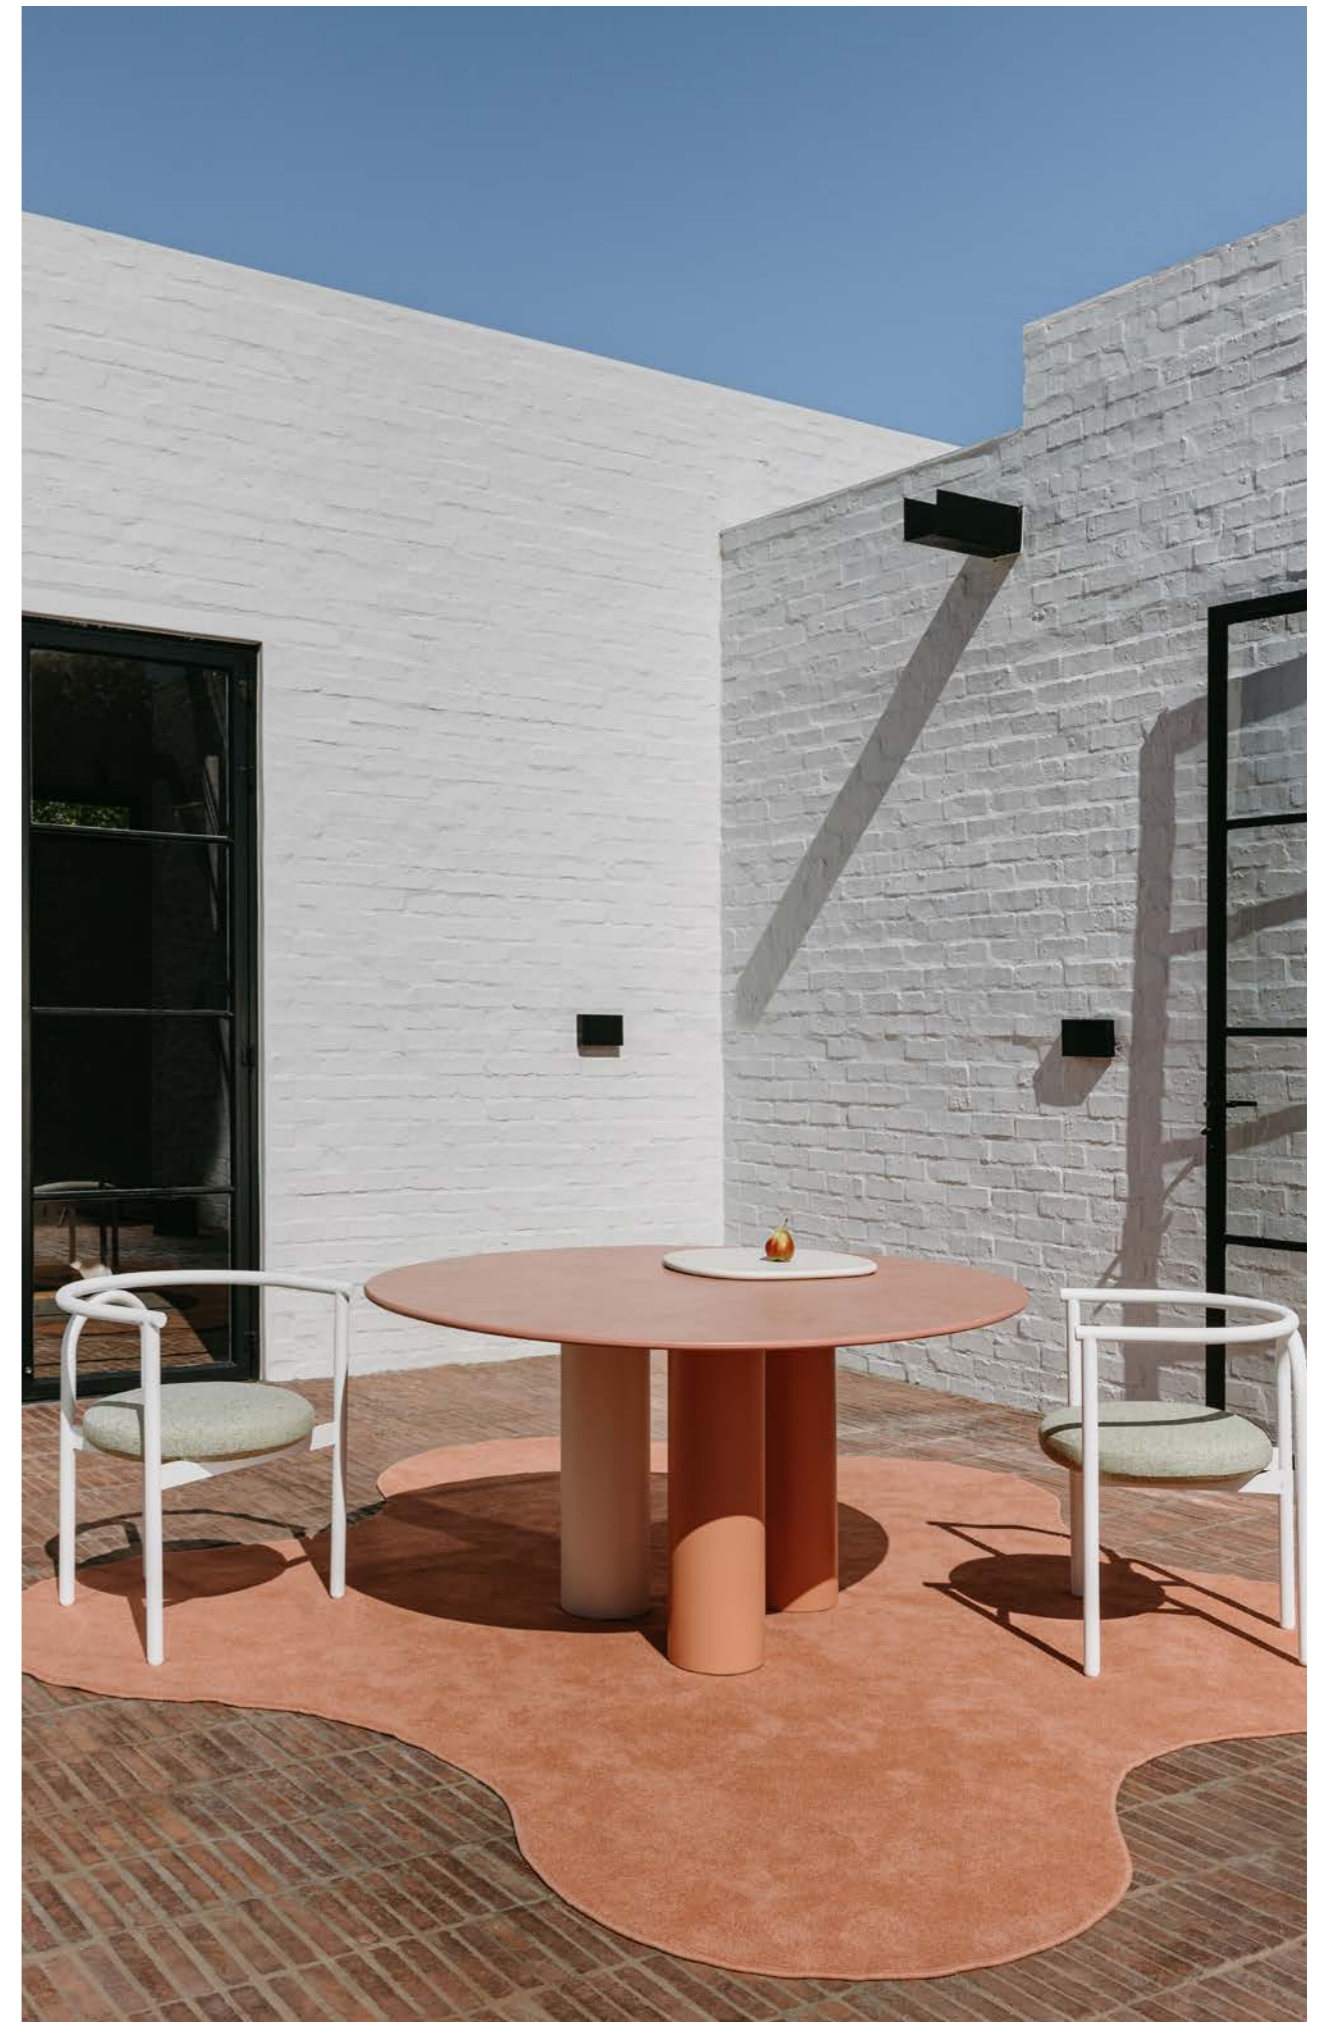

## Naturally Sculptural.

The full-figured Dombolo outdoor tables are named after the much loved steamed breads that are a staple of the South African food table. Highly sculptural in appearance, the Dombolo features intentionally oversized tubular legs paired with organic-shaped tops.